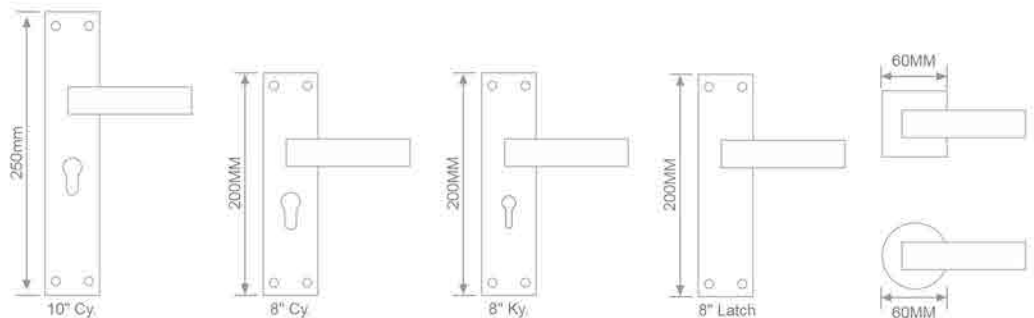

**MH-101**  
Size:- 200mm

**FEATURES**

-  Material : SS Plate with Zinc Handle
-  Function : Indoor & Outdoor
-  Profile : CY, KY, Latch, Rose Handle
-  Finish : S.S./C.P., Black R/G & Anti. C.P.

**MH-101**  
Size:- 200mm

**MH-101**  
Size:- 200mm

**FEATURES**

-  Material : SS Plate with Zinc Handle
-  Function : Indoor & Outdoor
-  Profile : CY, KY, Latch, Rose Handle
-  Finish : S.S./C.P.

**FEATURES**

-  Material : SS Plate with Zinc Handle
-  Function : Indoor & Outdoor
-  Profile : CY, KY, Latch, Rose Handle
-  Finish : A/G

**MH-101**  
Size:- 200mm

**FEATURES**

-  Material : SS Plate with Zinc Handle
-  Function : Indoor & Outdoor
-  Profile : CY, KY, Latch, Rose Handle
-  Finish : S.S./C.P.

**MH-101**  
Size:- 200mm

**MH-101**  
Size:- 200mm