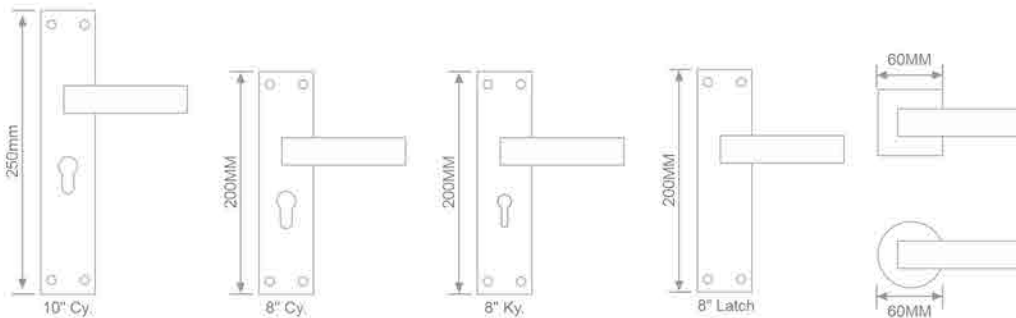

FEATURES

- Material : SS Plate with Zinc Handle
- Function : Indoor & Outdoor
- Profile : CY, KY, Latch, Rose Handle
- Finish : A/G

MH-101
Size:- 200mm

FEATURES

- Material : SS Plate with Zinc Handle
- Function : Indoor & Outdoor
- Profile : CY, KY, Latch, Rose Handle
- Finish : S.S./C.P., Black R/G & Anti. C.P.