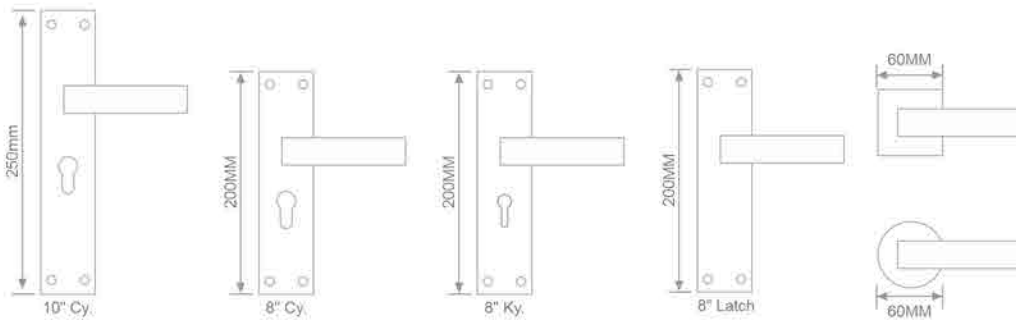

**MH-101**  
Size:- 200mm

**FEATURES**

-  Material : SS Plate with Zinc Handle
-  Function : Indoor & Outdoor
-  Profile : CY, KY, Latch, Rose Handle
-  Finish : S.S./C.P., Black R/G & Anti. C.P.

**MH-101**  
Size:- 200mm

**MH-101**  
Size:- 200mm

**FEATURES**

-  Material : SS Plate with Zinc Handle
-  Function : Indoor & Outdoor
-  Profile : CY, KY, Latch, Rose Handle
-  Finish : S.S./C.P.

**FEATURES**

-  Material : SS Plate with Zinc Handle
-  Function : Indoor & Outdoor
-  Profile : CY, KY, Latch, Rose Handle
-  Finish : A/G

**MH-101**  
Size:- 200mm

**FEATURES**

-  Material : SS Plate with Zinc Handle
-  Function : Indoor & Outdoor
-  Profile : CY, KY, Latch, Rose Handle
-  Finish : S.S./C.P.

**MH-101**  
Size:- 200mm

**MH-101**  
Size:- 200mm