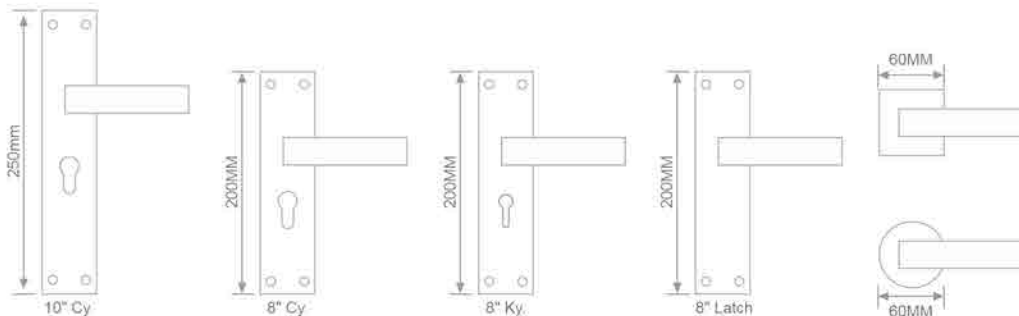

FEATURES

- Material : Stainless Steel
- Function : Indoor & Outdoor
- Profile : CY, KY, Latch, Rose Handle
- Finish : S.S.

FEATURES

- Material : Stainless Steel
- Function : Indoor & Outdoor
- Profile : CY, KY, Latch, Rose Handle
- Finish : S.S.

MH-101
Size:- 200mm

FEATURES

- Material : Stainless Steel
- Function : Indoor & Outdoor
- Profile : CY, KY, Latch, Rose Handle
- Finish : S.S.

MH-101
Size:- 200mm