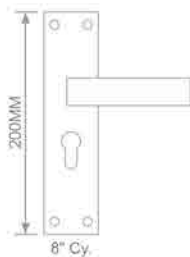

tellica®

PREMIUM HARDWARE SOLUTION

MH-101

Size:- 200mm

FEATURES

- Material : SS Plate with Zinc Handle
- Function : Indoor & Outdoor
- Profile : CY, KY, Latch, Rose Handle
- Finish : S.S./C.P., Black R/G & Anti. C.P.