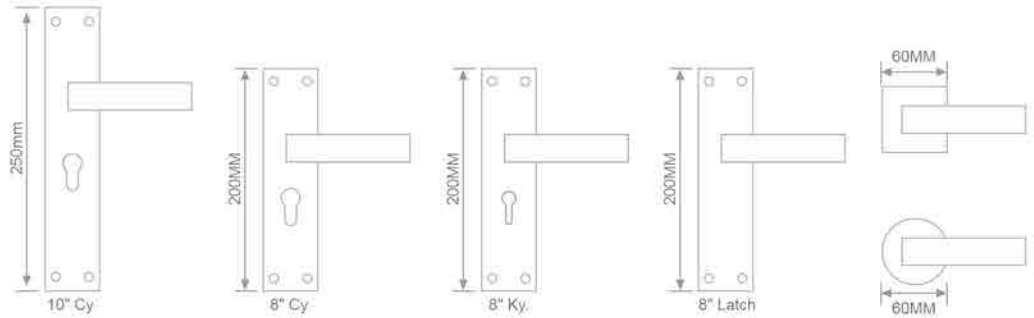

FEATURES

- Material : SS Plate with Zinc Handle
- Function : Indoor & Outdoor
- Profile : CY, KY, Latch, Rose Handle
- Finish : S.S./C.P.

FEATURES

- Material : SS Plate with Zinc Handle
- Function : Indoor & Outdoor
- Profile : CY, KY, Latch, Rose Handle
- Finish : A/G

FEATURES

- Material : SS Plate with Zinc Handle
- Function : Indoor & Outdoor
- Profile : CY, KY, Latch, Rose Handle
- Finish : S.S./C.P., Black R/G & Anti. C.P.