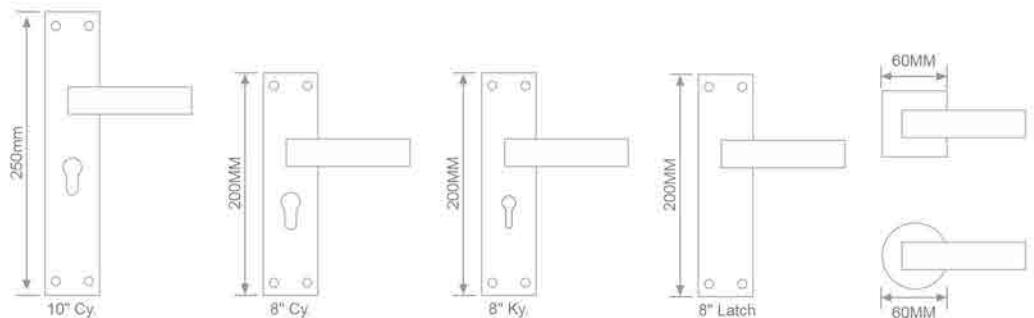

FEATURES

- Material : SS Plate with Zinc Handle
- Function : Indoor & Outdoor
- Profile : CY, KY, Latch, Rose Handle
- Finish : S.S./C.P.

FEATURES

- Material : SS Plate with Zinc Handle
- Function : Indoor & Outdoor
- Profile : CY, KY, Latch, Rose Handle
- Finish : A/G

FEATURES

- Material : SS Plate with Zinc Handle
- Function : Indoor & Outdoor
- Profile : CY, KY, Latch, Rose Handle
- Finish : S.S./C.P., Black R/G & Anti. C.P.