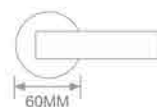

tellica®

PREMIUM HARDWARE SOLUTION

MH-101

Size:- 200mm

FEATURES

- Material : SS Plate with Zinc Handle
- Function : Indoor & Outdoor
- Profile : CY, KY, Latch, Rose Handle
- Finish : S.S./C.P., Black R/G & Anti. C.P.