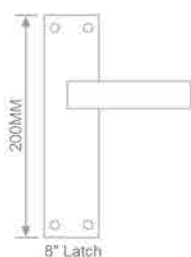

tellica®

PREMIUM HARDWARE SOLUTION

MH-101

Size:- 200mm

FEATURES

- Material : SS Plate with Zinc Handle
- Function : Indoor & Outdoor
- Profile : CY, KY, Latch, Rose Handle
- Finish : S.S./C.P., Black R/G & Anti. C.P.