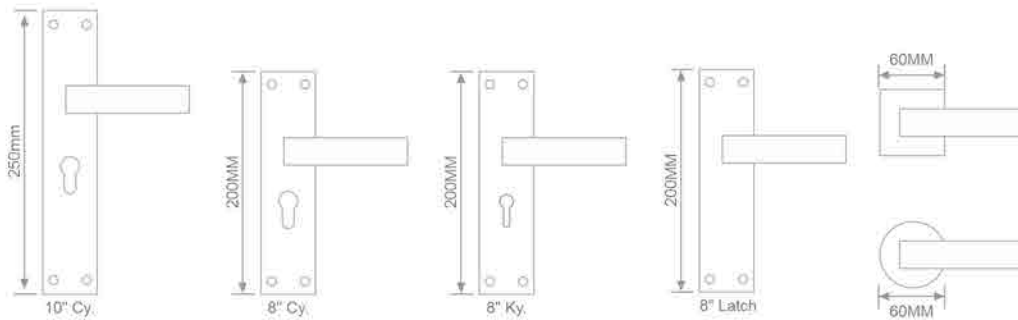

FEATURES

- Material : SS Plate with Zinc Handle
- Function : Indoor & Outdoor
- Profile : CY, KY, Latch, Rose Handle
- Finish : A/G

MH-101
Size:- 200mm

FEATURES

- Material : SS Plate with Zinc Handle
- Function : Indoor & Outdoor
- Profile : CY, KY, Latch, Rose Handle
- Finish : S.S./C.P., Black R/G & Anti. C.P.