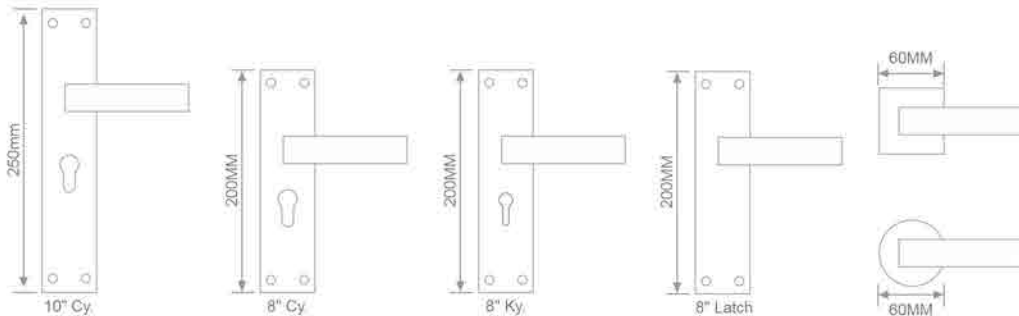

**MH-101**  
Size:- 200mm

**MH-101**  
Size:- 200mm

**FEATURES**

-  Material : Stainless Steel
-  Function : Indoor & Outdoor
-  Profile : CY, KY, Latch, Rose Handle
-  Finish : S.S.

**MH-101**  
Size:- 200mm

**MH-101**  
Size:- 200mm

**FEATURES**

-  Material : Stainless Steel
-  Function : Indoor & Outdoor
-  Profile : CY, KY, Latch, Rose Handle
-  Finish : S.S.

**MH-101**  
Size:- 200mm

**tellica**<sup>®</sup>  
PREMIUM HARDWARE SOLUTION