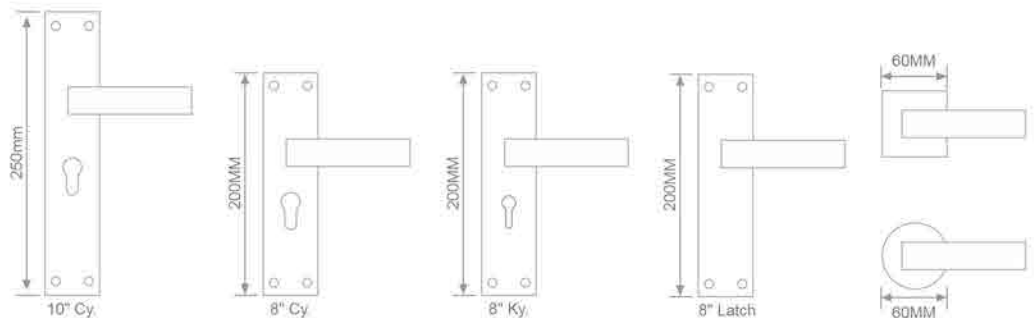

**MH-101**  
Size:- 200mm

**FEATURES**

-  Material : SS Plate with Zinc Handle
-  Function : Indoor & Outdoor
-  Profile : CY, KY, Latch, Rose Handle
-  Finish : S.S./C.P.

**FEATURES**

-  Material : SS Plate with Zinc Handle
-  Function : Indoor & Outdoor
-  Profile : CY, KY, Latch, Rose Handle
-  Finish : A/G

**MH-101**  
Size:- 200mm

**FEATURES**

-  Material : SS Plate with Zinc Handle
-  Function : Indoor & Outdoor
-  Profile : CY, KY, Latch, Rose Handle
-  Finish : S.S./C.P.

**MH-101**  
Size:- 200mm

**MH-101**  
Size:- 200mm

**FEATURES**

-  Material : SS Plate with Zinc Handle
-  Function : Indoor & Outdoor
-  Profile : CY, KY, Latch, Rose Handle
-  Finish : S.S./C.P.

**FEATURES**

-  Material : SS Plate with Zinc Handle
-  Function : Indoor & Outdoor
-  Profile : CY, KY, Latch, Rose Handle
-  Finish : A/G