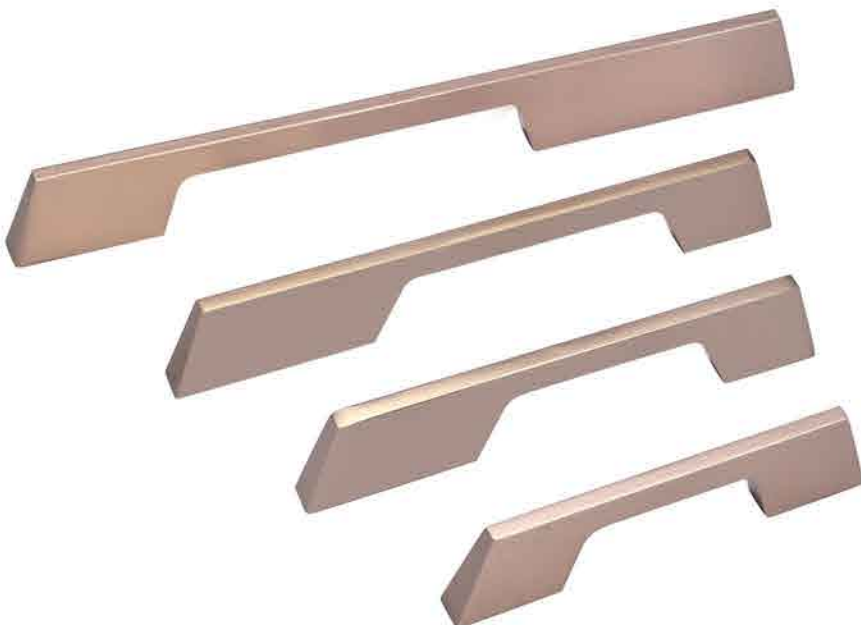

CH-101

Size:- 125, 150mm

Material : SS

Finish : Antique