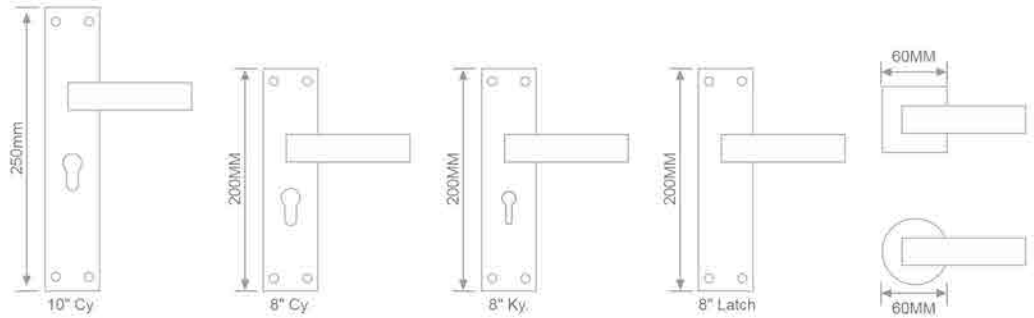

FEATURES

- Material : SS Plate with Zinc Handle
- Function : Indoor & Outdoor
- Profile : CY, KY, Latch, Rose Handle
- Finish : S.S./C.P.

FEATURES

- Material : SS Plate with Zinc Handle
- Function : Indoor & Outdoor
- Profile : CY, KY, Latch, Rose Handle
- Finish : A/G

FEATURES

- Material : SS Plate with Zinc Handle
- Function : Indoor & Outdoor
- Profile : CY, KY, Latch, Rose Handle
- Finish : S.S./C.P.