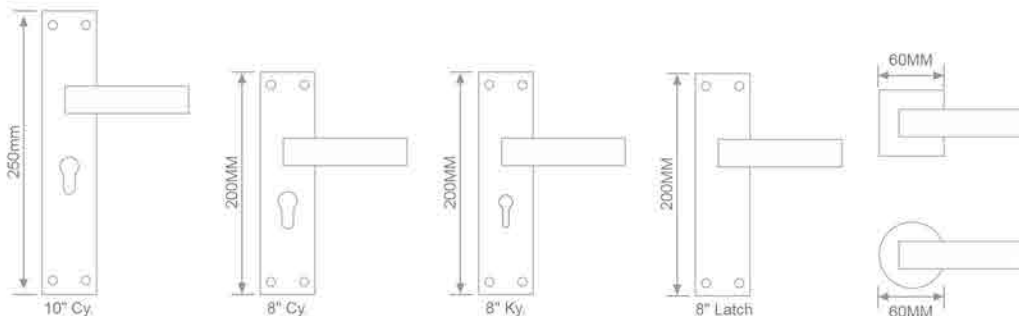

FEATURES

- Material : Stainless Steel
- Function : Indoor & Outdoor
- Profile : CY, KY, Latch, Rose Handle
- Finish : S.S./C.P.

FEATURES

- Material : Stainless Steel
- Function : Indoor & Outdoor
- Profile : CY, KY, Latch, Rose Handle
- Finish : S.S.

FEATURES

- Material : Stainless Steel
- Function : Indoor & Outdoor
- Profile : CY, KY, Latch, Rose Handle
- Finish : S.S.