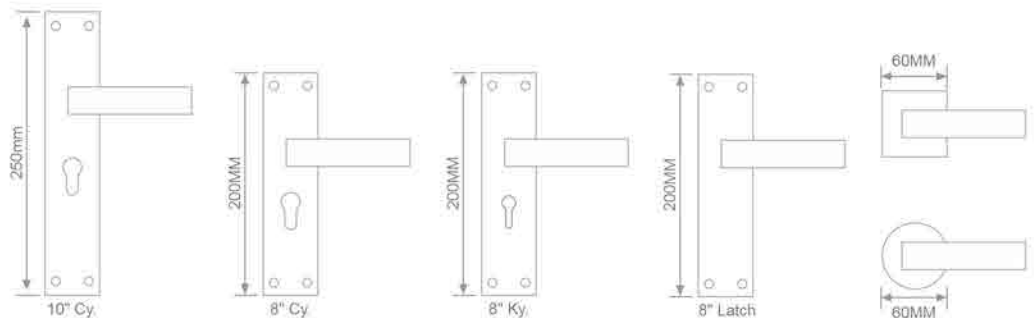

### FEATURES

-  Material : SS Plate with Zinc Handle
-  Function : Indoor & Outdoor
-  Profile : CY, KY, Latch, Rose Handle
-  Finish : S.S./C.P., Black R/G & Anti. C.P.

**MH-101**  
Size:- 200mm

**FEATURES**

-  Material : SS Plate with Zinc Handle
-  Function : Indoor & Outdoor
-  Profile : CY, KY, Latch, Rose Handle
-  Finish : S.S./C.P.

**FEATURES**

-  Material : SS Plate with Zinc Handle
-  Function : Indoor & Outdoor
-  Profile : CY, KY, Latch, Rose Handle
-  Finish : A/G

**MH-101**  
Size:- 200mm

**FEATURES**

-  Material : SS Plate with Zinc Handle
-  Function : Indoor & Outdoor
-  Profile : CY, KY, Latch, Rose Handle
-  Finish : S.S./C.P., Black R/G & Anti. C.P.

**MH-101**  
Size:- 200mm

**MH-101**  
Size:- 200mm

**FEATURES**

-  Material : SS Plate with Zinc Handle
-  Function : Indoor & Outdoor
-  Profile : CY, KY, Latch, Rose Handle
-  Finish : S.S./C.P.

**FEATURES**

-  Material : SS Plate with Zinc Handle
-  Function : Indoor & Outdoor
-  Profile : CY, KY, Latch, Rose Handle
-  Finish : A/G