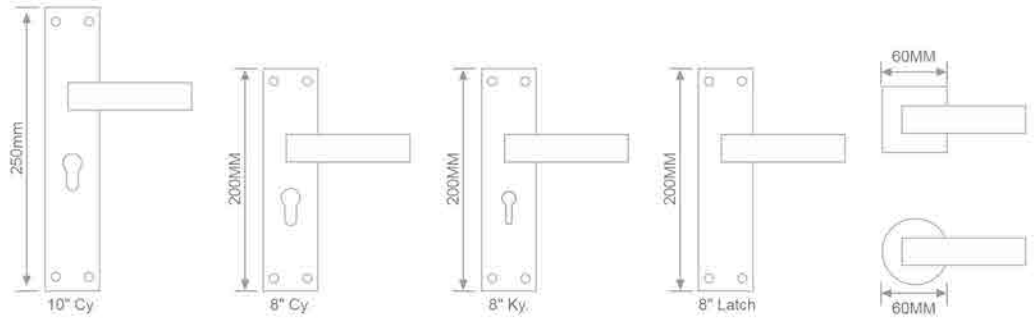

**MH-101**  
Size:- 200mm

**FEATURES**

-  Material : SS Plate with Zinc Handle
-  Function : Indoor & Outdoor
-  Profile : CY, KY, Latch, Rose Handle
-  Finish : S.S./C.P., Black R/G & Anti. C.P.

**MH-101**  
Size:- 200mm

**MH-101**  
Size:- 200mm

**FEATURES**

-  Material : SS Plate with Zinc Handle
-  Function : Indoor & Outdoor
-  Profile : CY, KY, Latch, Rose Handle
-  Finish : S.S./C.P.

**FEATURES**

-  Material : SS Plate with Zinc Handle
-  Function : Indoor & Outdoor
-  Profile : CY, KY, Latch, Rose Handle
-  Finish : A/G

**MH-101**  
Size:- 200mm

**FEATURES**

-  Material : SS Plate with Zinc Handle
-  Function : Indoor & Outdoor
-  Profile : CY, KY, Latch, Rose Handle
-  Finish : S.S./C.P.

**MH-101**  
Size:- 200mm

**MH-101**  
Size:- 200mm