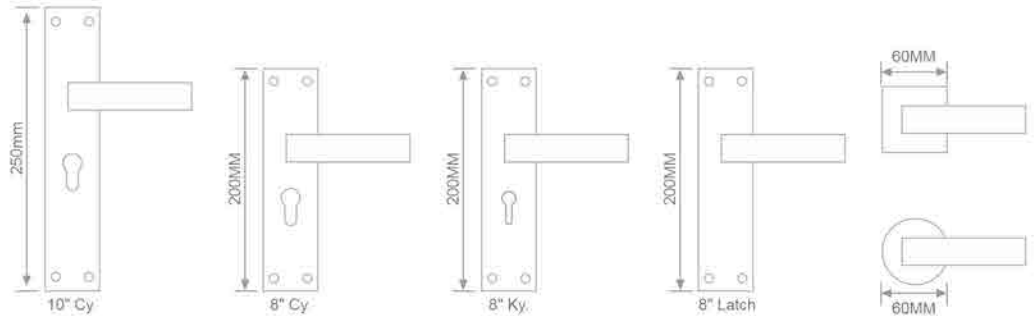

FEATURES

- Material : SS Plate with Zinc Handle
- Function : Indoor & Outdoor
- Profile : CY, KY, Latch, Rose Handle
- Finish : S.S./C.P.

FEATURES

- Material : SS Plate with Zinc Handle
- Function : Indoor & Outdoor
- Profile : CY, KY, Latch, Rose Handle
- Finish : A/G

FEATURES

- Material : SS Plate with Zinc Handle
- Function : Indoor & Outdoor
- Profile : CY, KY, Latch, Rose Handle
- Finish : S.S./C.P., Black R/G & Anti. C.P.