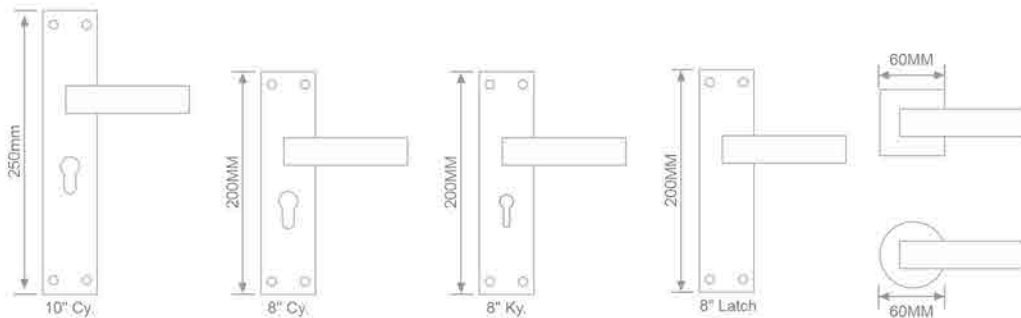

**MH-101**  
Size:- 200mm

**FEATURES**

-  Material : Stainless Steel
-  Function : Indoor & Outdoor
-  Profile : CY, KY, Latch, Rose Handle
-  Finish : S.S./C.P.

**FEATURES**

-  Material : Stainless Steel
-  Function : Indoor & Outdoor
-  Profile : CY, KY, Latch, Rose Handle
-  Finish : S.S.

**MH-101**  
Size:- 200mm

**MH-101**  
Size:- 200mm

**FEATURES**

-  Material : Stainless Steel
-  Function : Indoor & Outdoor
-  Profile : CY, KY, Latch, Rose Handle
-  Finish : S.S.

**MH-101**  
Size:- 200mm

**MH-101**  
Size:- 200mm

**FEATURES**

-  Material : Stainless Steel
-  Function : Indoor & Outdoor
-  Profile : CY, KY, Latch, Rose Handle
-  Finish : S.S.

**MH-101**  
Size:- 200mm

**tellica**<sup>®</sup>  
PREMIUM HARDWARE SOLUTION