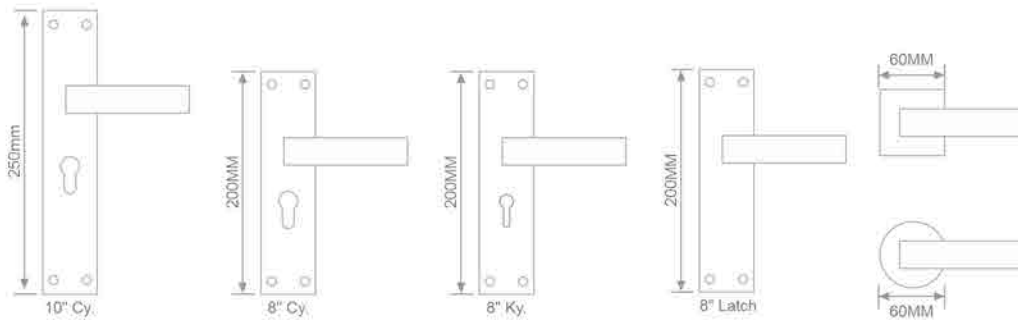

**MH-101**  
Size:- 200mm

**FEATURES**

-  Material : SS Plate with Zinc Handle
-  Function : Indoor & Outdoor
-  Profile : CY, KY, Latch, Rose Handle
-  Finish : S.S./C.P.

**FEATURES**

-  Material : SS Plate with Zinc Handle
-  Function : Indoor & Outdoor
-  Profile : CY, KY, Latch, Rose Handle
-  Finish : A/G

**MH-101**  
Size:- 200mm

**FEATURES**

-  Material : SS Plate with Zinc Handle
-  Function : Indoor & Outdoor
-  Profile : CY, KY, Latch, Rose Handle
-  Finish : S.S./C.P.

**MH-101**  
Size:- 200mm

**MH-101**  
Size:- 200mm