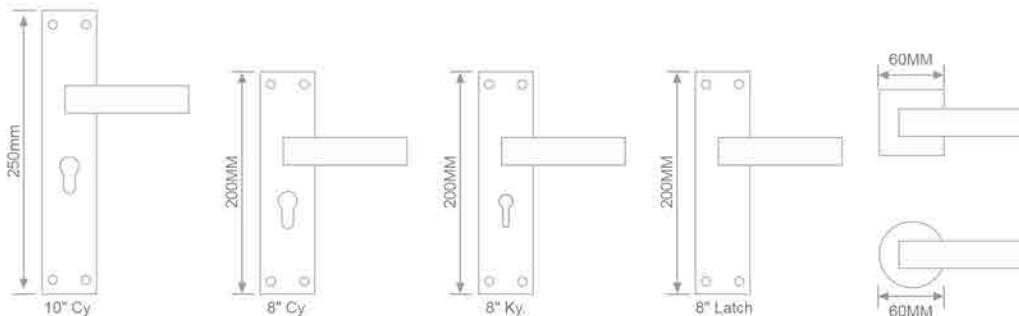

FEATURES

- Material : Stainless Steel
- Function : Indoor & Outdoor
- Profile : CY, KY, Latch, Rose Handle
- Finish : S.S./C.P.

FEATURES

- Material : Stainless Steel
- Function : Indoor & Outdoor
- Profile : CY, KY, Latch, Rose Handle
- Finish : S.S.

FEATURES

- Material : Stainless Steel
- Function : Indoor & Outdoor
- Profile : CY, KY, Latch, Rose Handle
- Finish : S.S.