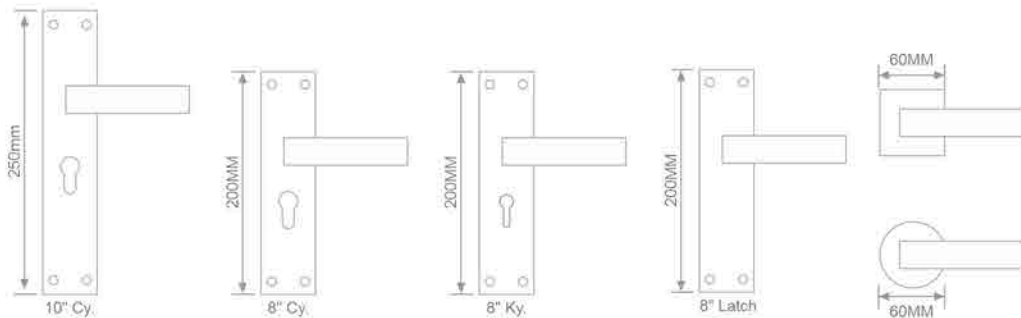

**MH-101**  
Size:- 200mm

**FEATURES**

-  Material : SS Plate with Zinc Handle
-  Function : Indoor & Outdoor
-  Profile : CY, KY, Latch, Rose Handle
-  Finish : S.S./C.P., Black R/G & Anti. C.P.

**MH-101**  
Size:- 200mm

**MH-101**  
Size:- 200mm

**FEATURES**

-  Material : Stainless Steel
-  Function : Indoor & Outdoor
-  Profile : CY, KY, Latch, Rose Handle
-  Finish : S.S./C.P.

**FEATURES**

-  Material : Stainless Steel
-  Function : Indoor & Outdoor
-  Profile : CY, KY, Latch, Rose Handle
-  Finish : S.S.

**MH-101**  
Size:- 200mm

**MH-101**  
Size:- 200mm

**FEATURES**

-  Material : Stainless Steel
-  Function : Indoor & Outdoor
-  Profile : CY, KY, Latch, Rose Handle
-  Finish : S.S.

**MH-101**  
Size:- 200mm